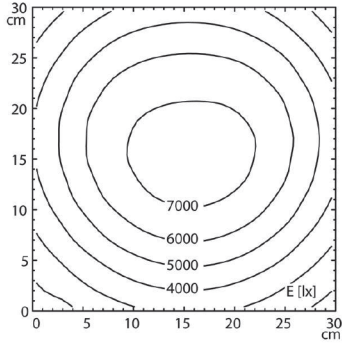

**Lens; Dimensions:**  $\varnothing$  160 mm (6.3")

**Lens Material:** PMMA

**Lens; Diopters:** 3.5

# Dimensions

## Illuminance

Distance: 15 cm

Em: 5176 lx

E<sub>max</sub>: 7457 lx

E<sub>min</sub>: 1784 lx

Dimensions in mm