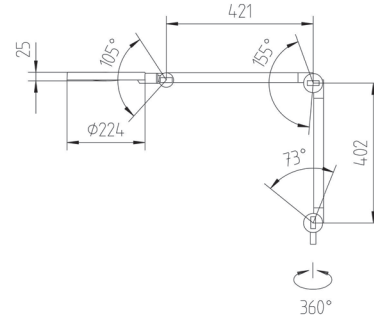

**Mains Lead:** Approx. 9.8 ft (3 m)

**Luminaire Body:** Plastic, untreated, Aluminum coloured anodized

**Tubular Sections Material:** Tubular aluminum section anodized

**Surface:** Anodized

**Weight (NET):** Approx. 4.4 lbs (2 kg)

**Lens; Dimensions:**  $\varnothing$  160 mm (6.3")

**Lens Material:** PMMA

**Lens; Diopters:** 3.5

# Dimensions

## Illuminance

Distance: 15 cm

Em: 5176 lx

E<sub>max</sub>: 7457 lx

E<sub>min</sub>: 1784 lx

Dimensions in mm