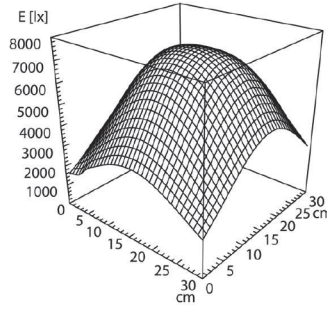

**Lens; Dimensions:**  $\varnothing$  160 mm (6.3")

**Lens Material:** PMMA

**Lens; Diopters:** 3.5

# Dimensions

## Illuminance

Distance: 15 cm

Em: 5176 lx

E<sub>max</sub>: 7457 lx

E<sub>min</sub>: 1784 lx

Dimensions in mm